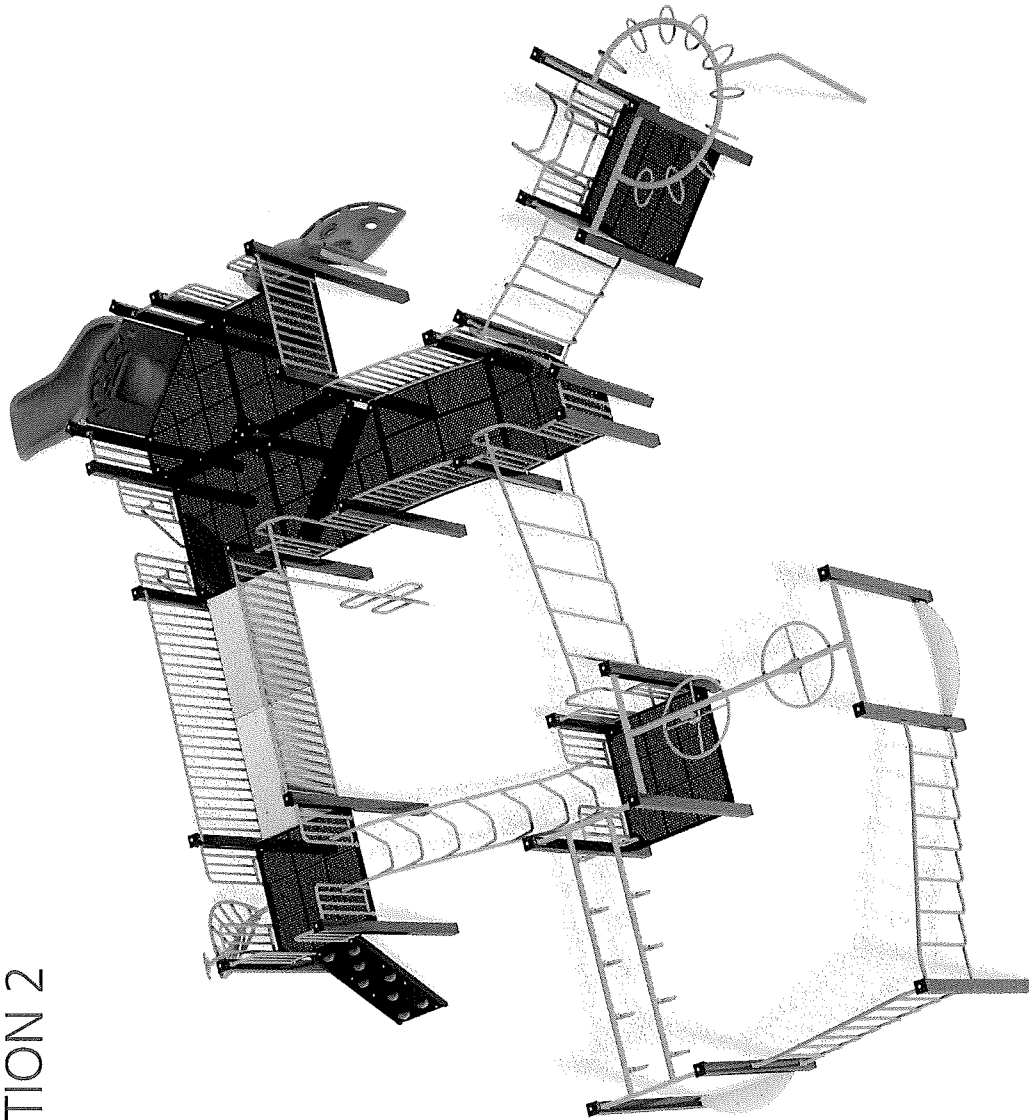

DEVON GARDENS ELEMENTARY - OPTION 2

Model No. PF12938R1

Components

- 1 Vertical Rail
- 1 Flat Bridge
- 1 1" Insuline Connector
- 1 Hilltop Climber 2"
- 1 Lower Climber 4"
- 1 Rockwall Climber 5"
- 1 Rockwall Climber 5"
- 1 Palm Leaf Climber 5"
- 1 Single Cliff/Hanger 6"
- 2 Launch Pad
- 2 "Infill Panel 12""
- 1 "Hill Panel 12"" - Split Deck"
- 1 Tidal Wave Link
- 1 Coburn Climber 4" Deck to Deck
- 1 Portal Link
- 1 270° Link Challenge
- 1 270° Link Challenge
- 1 Double Overhead Rotator
- 1 Starlike Slide Year Left 6"
- 1 Senior Stairclimber 5"
- 2 M4 Change of Direction Disk
- 5 M4 Square Deck
- 2 M4 Split Deck
- 1 SPACEBALL M

Henderson®
Protecting Playground Fun